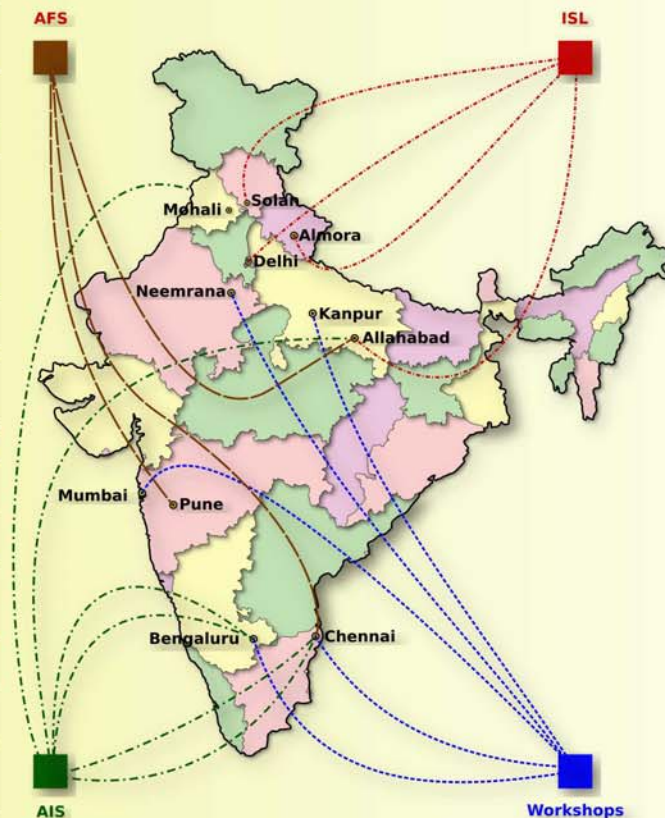

Programmes in 2012

For more information,
details and registration for
the programme please visit
www.atmschools.org/2012